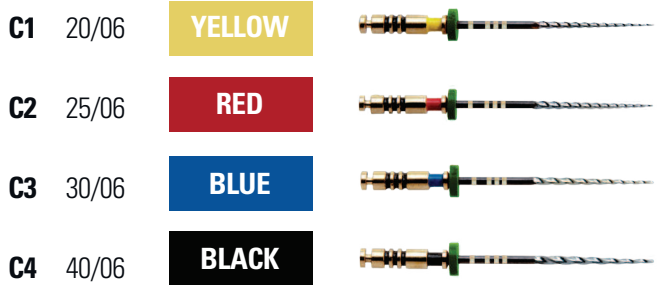

COMPLETING FILES

EDGEFILE® X5

FOR GT® and GTX® USERS